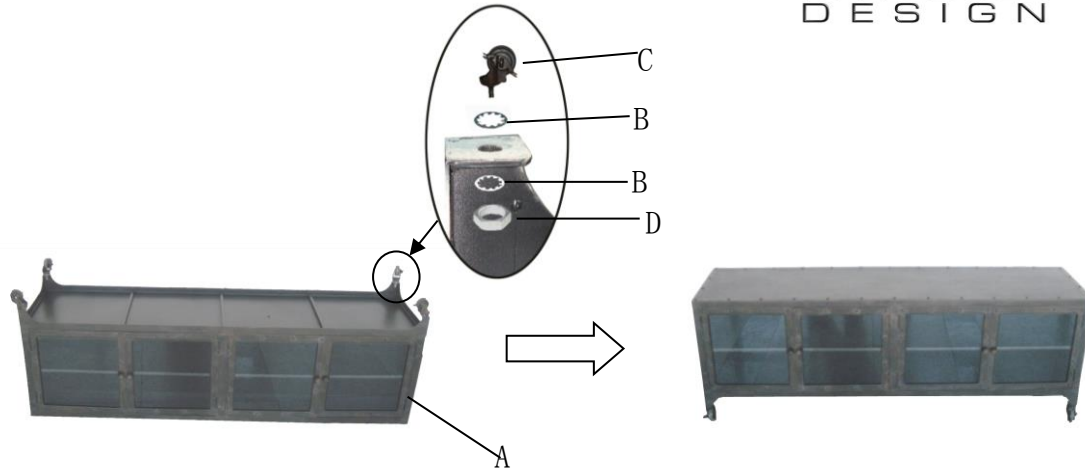

#74525

Factory TV Board Metall

KARE
DESIGN

	A	B	C	D
PARTS LIST				
QTY	1PC	8PCS	4PCS	4PCS