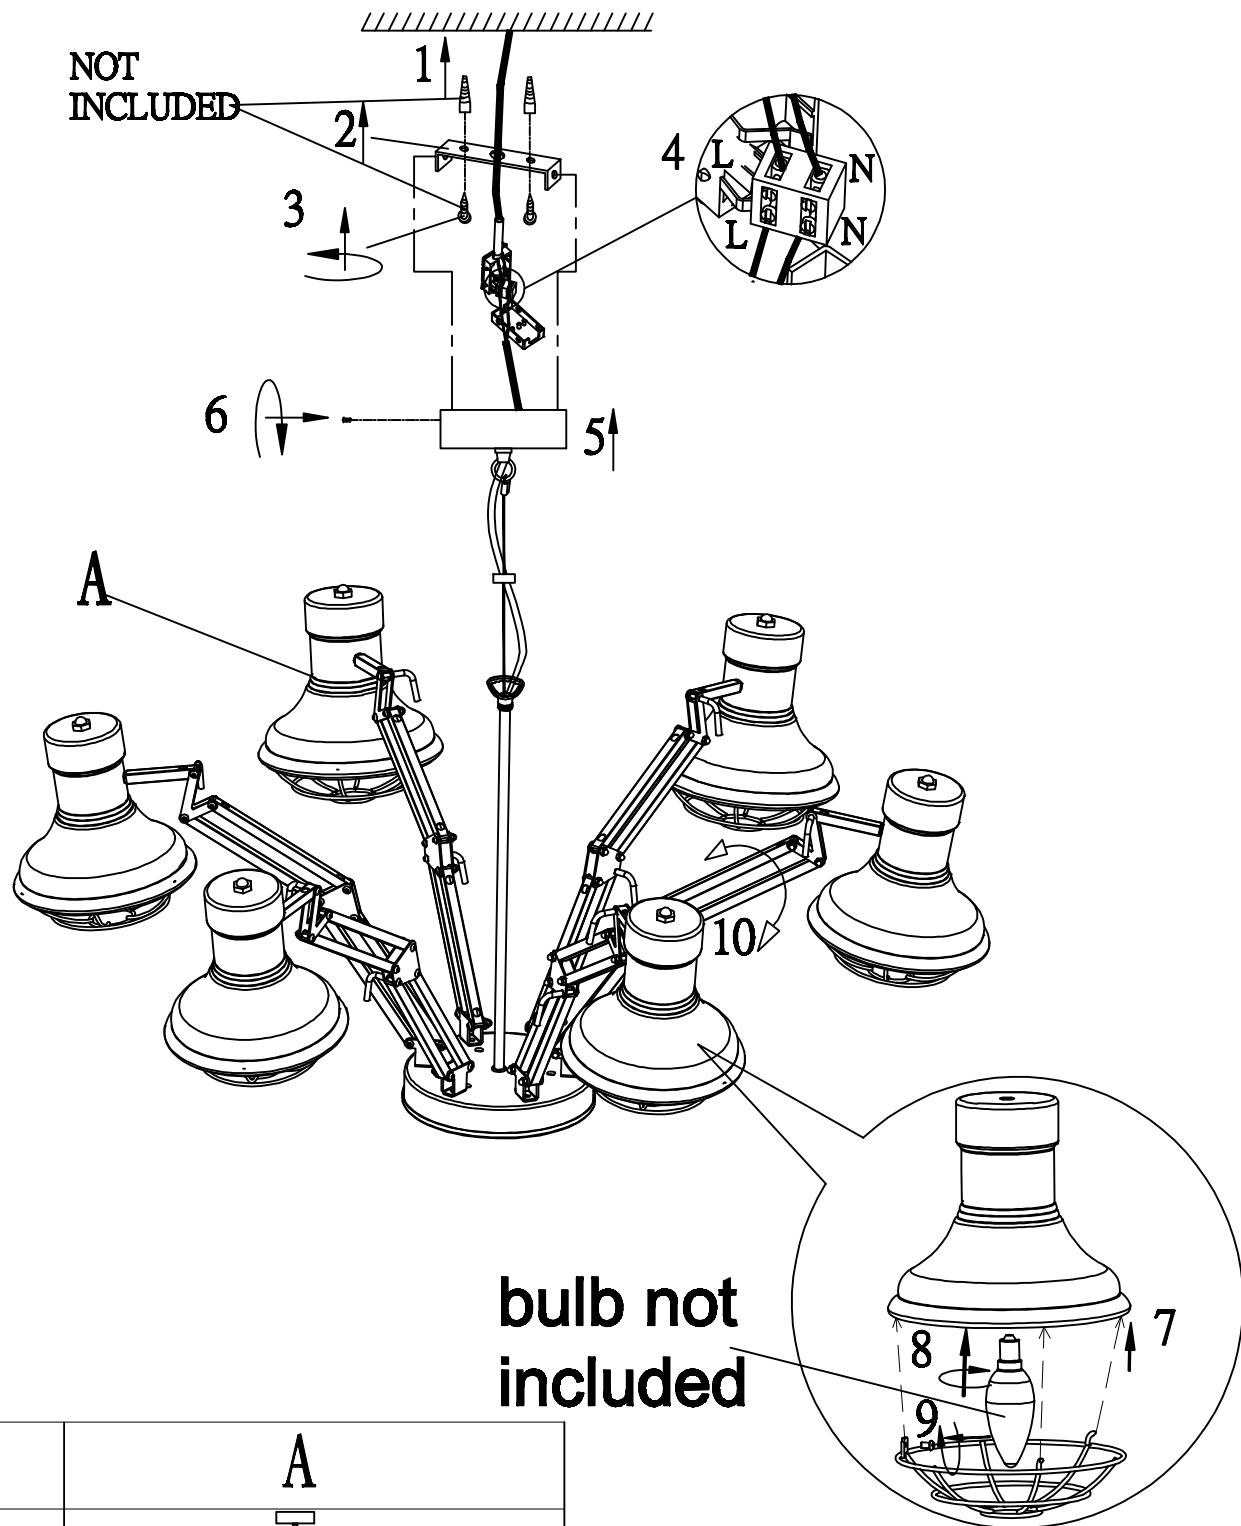

# 36595 Pendant Lamp Spider Multi 6-lite

**KARE**  
DESIGN

NO	A
TYPE	
QTY	1 pcs