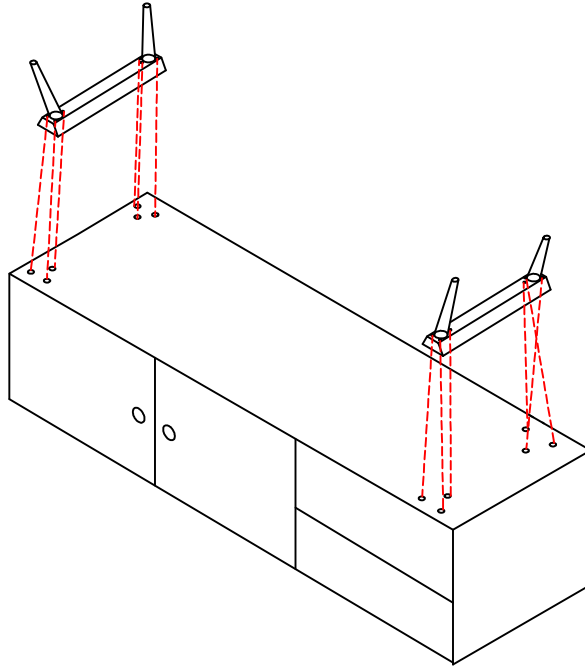

# ASSEMBLY

83365 TV BOARD MUSKAT

20 MIN

X 1

X 2

X 12

X 1

1.