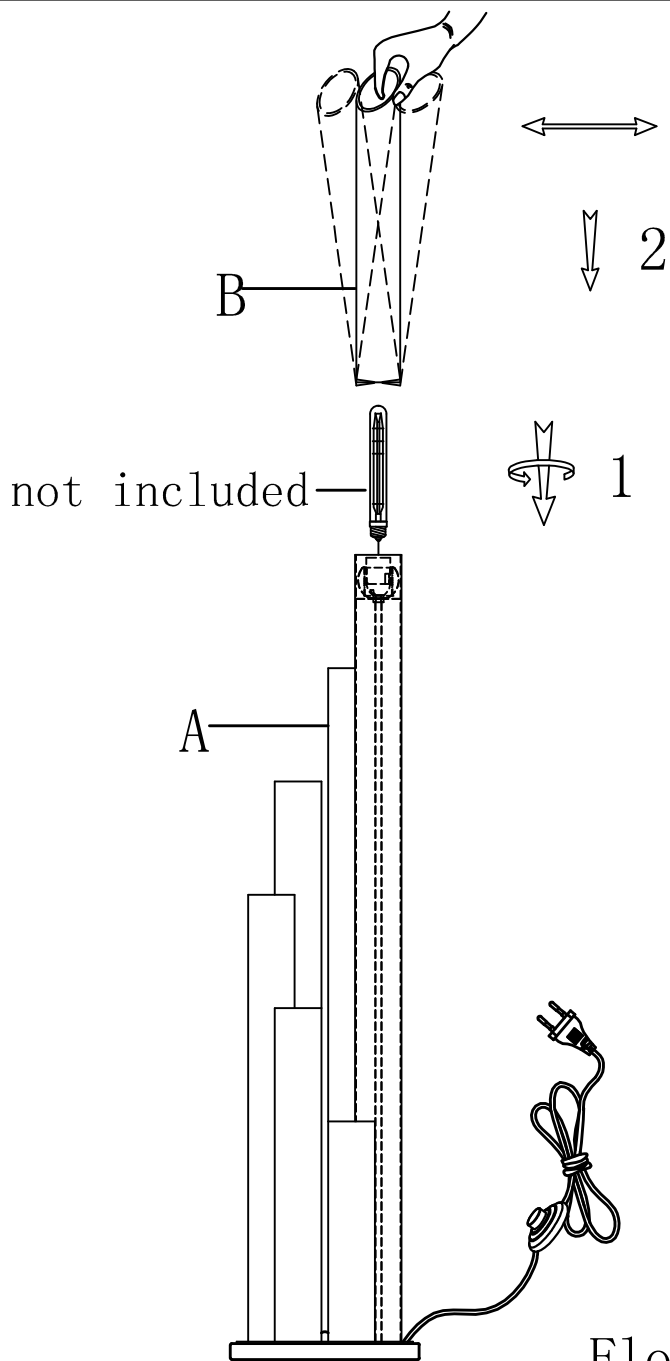

KARE
DESIGN

61295

Floor Lamp Pipe Gold LED 175cm

A

B

1 pcs

6 pcs