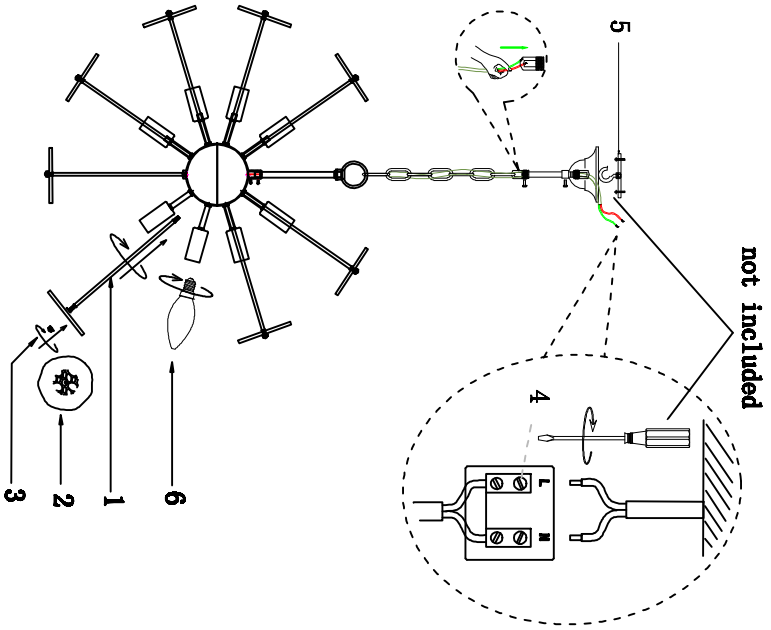

KARRE DESIGN

#60125, Pendant Lamp Chips Colore Brass Ø61cm

- 1 ————— (31 PCS)
- 2 (⊗) (16 PCS)
- 3 . (31 PCS)
- 4 (⊗) 1PCS
- 5 (⊔) 1PCS
- 6 (💡) NOT INCLUDED