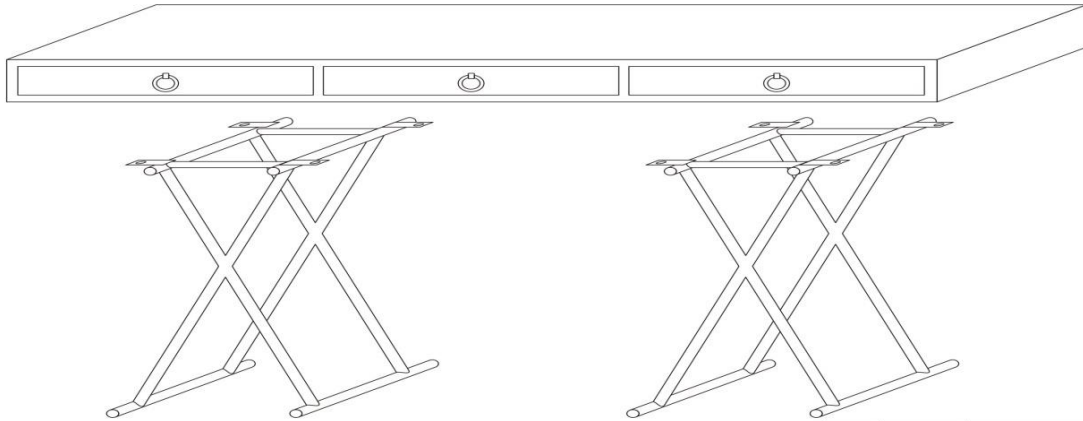

**KARE ITEM NO.:84104 - CONSOLE DISK RED**  
**CONSOLE W/3 DRAWERS**  
**SIZE:W1600\*D360\*H850**

Table item no.: NL6612  
 Size:W1600\*D360\*H850

			QTE
X		SW M8X70	8
Y		WR M2X19	8
Z		M6	1