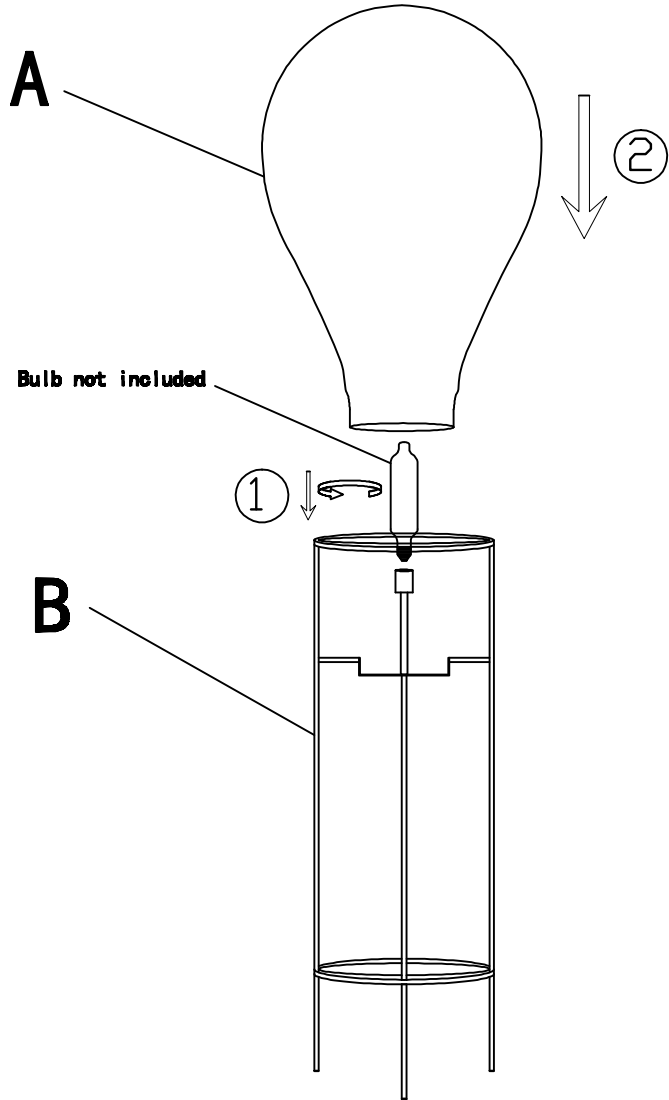

**KARE**  
DESIGN

51778 Floor Lamp Pear Frame 158cm

NO	A	B
TYPE		
QTY	1pcs	1pcs