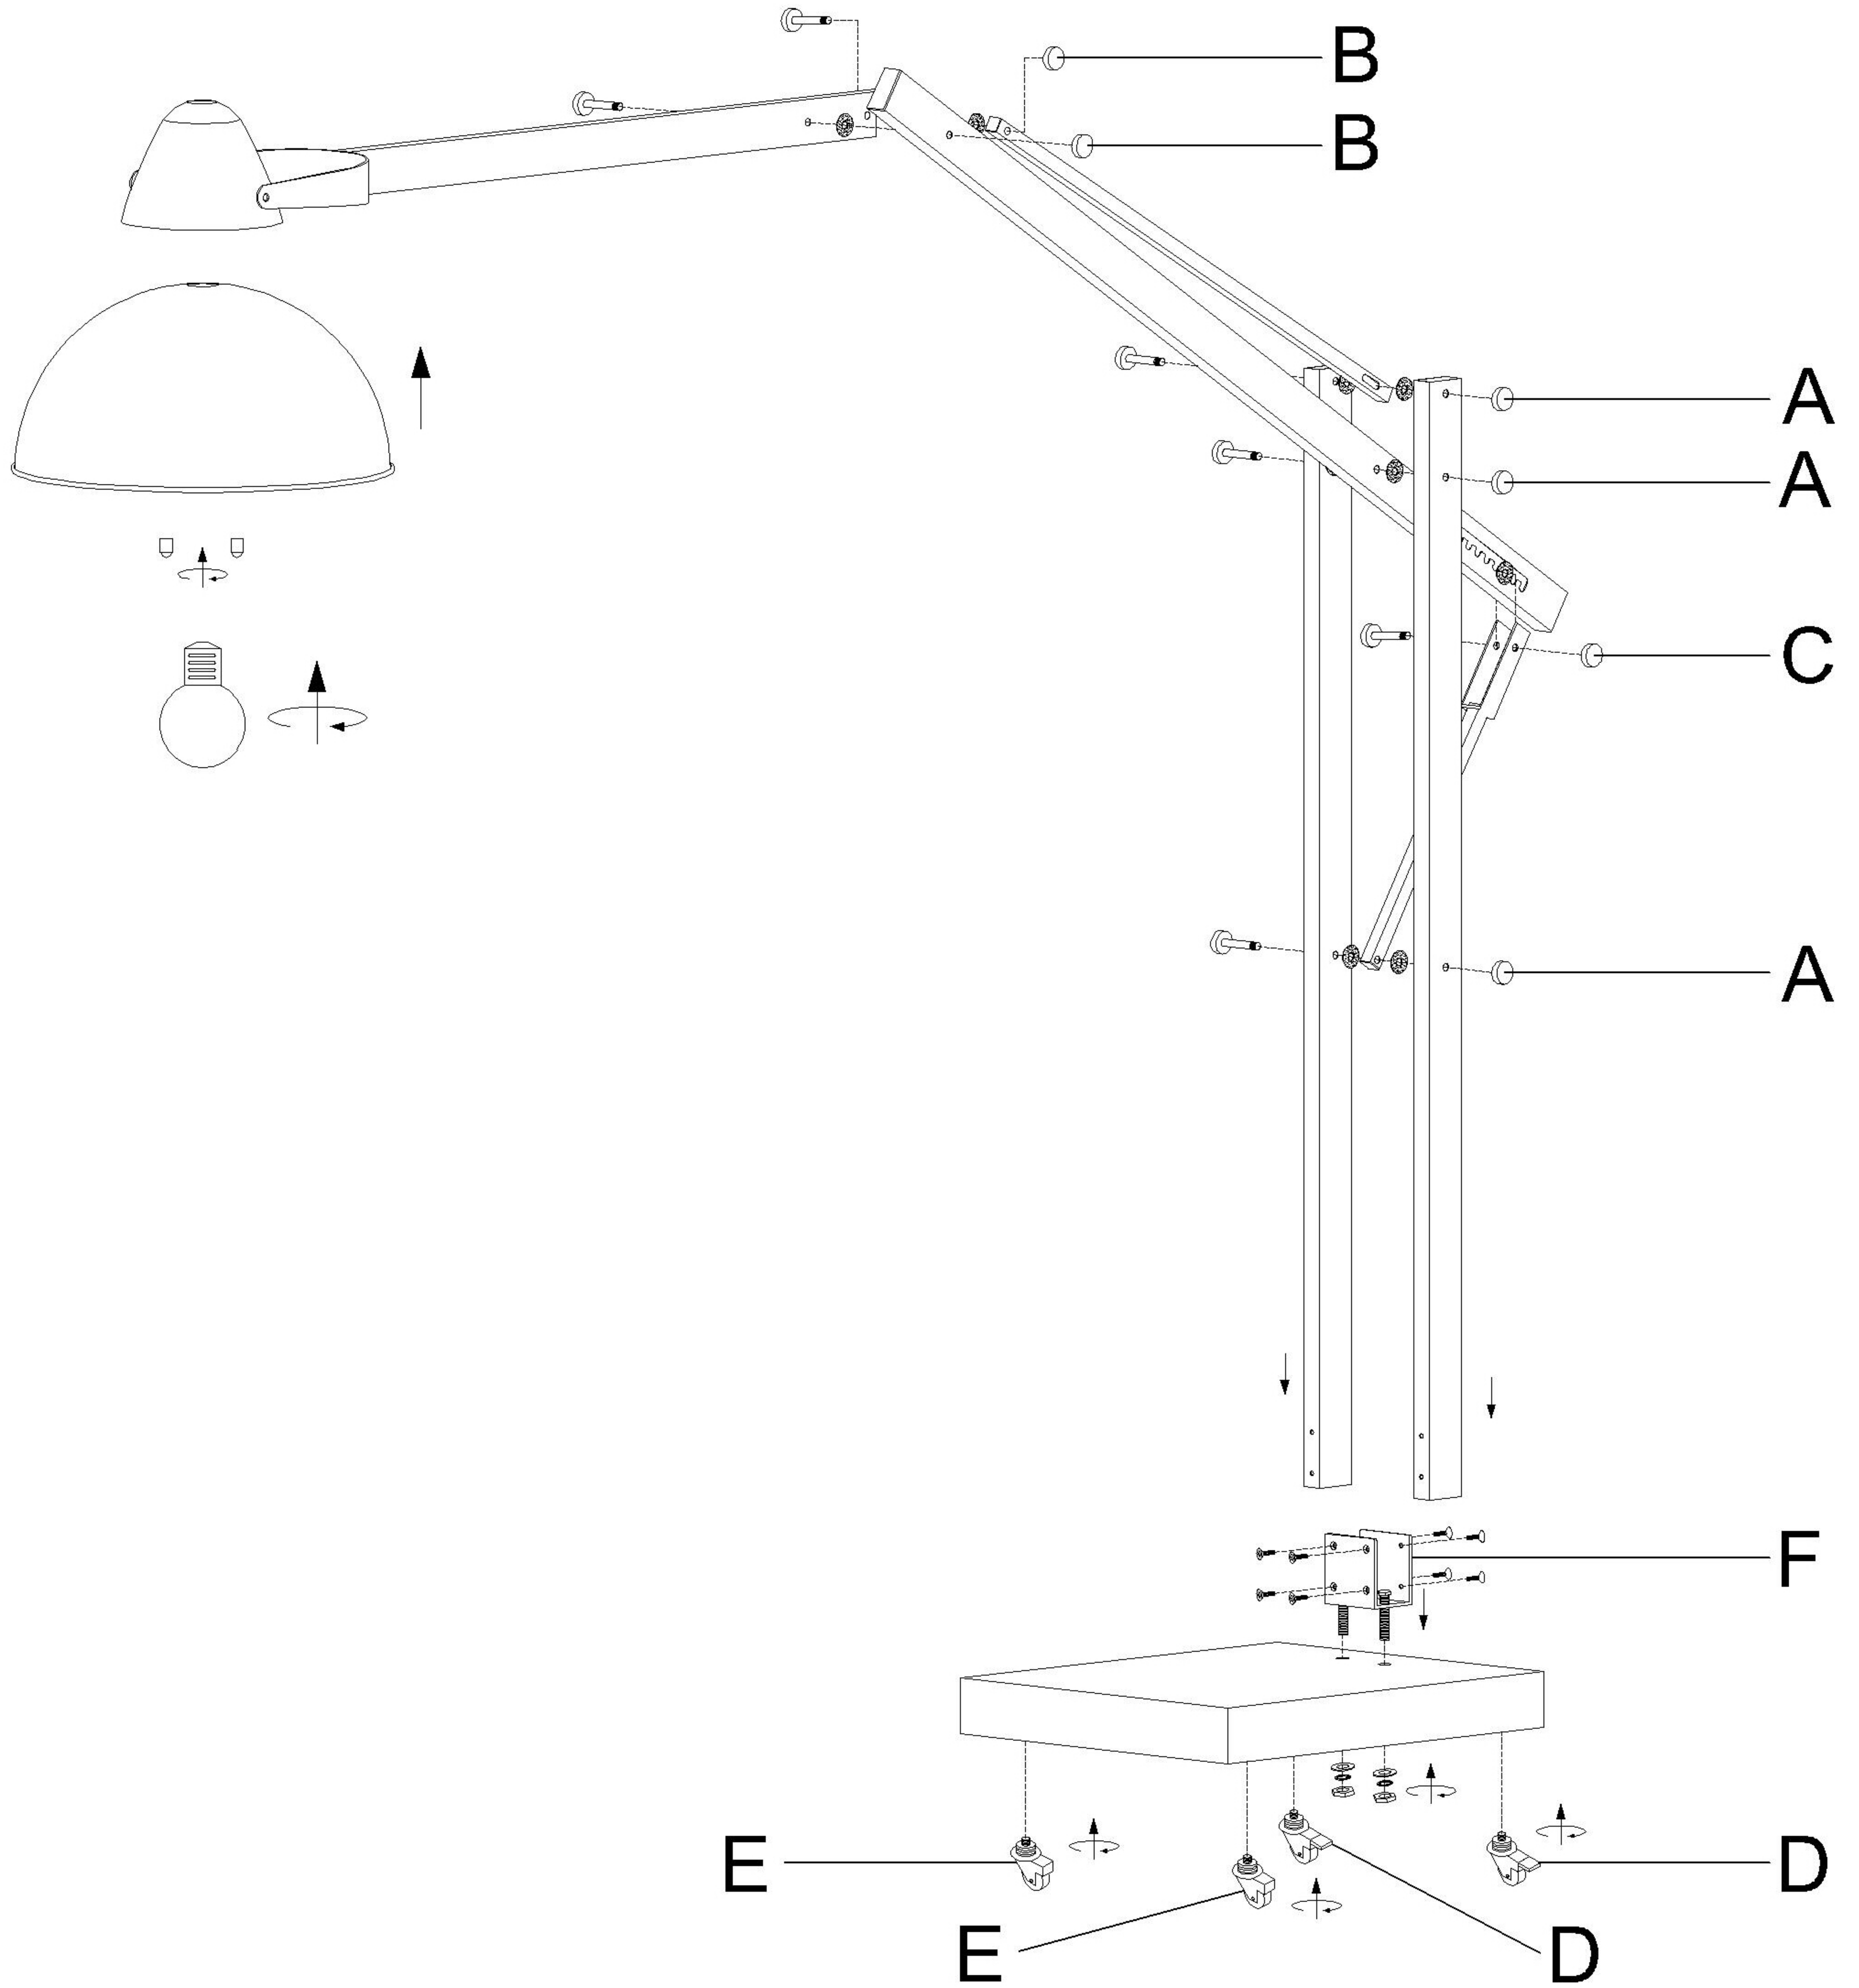

39230 - Floor Lamp Gigante Factory

A  3 pcs

B  2 pcs

C  1 pcs

D  2 pcs

E  2 pcs

F  1 pcs