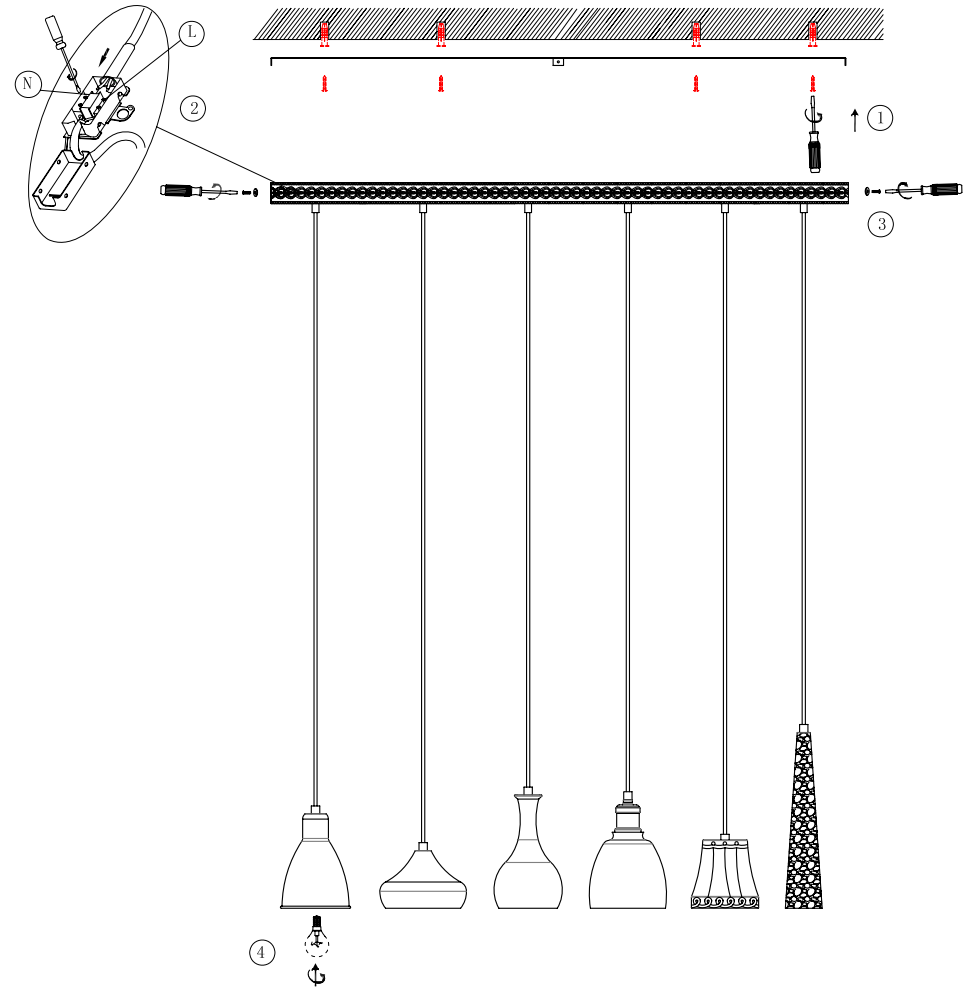

# 36633 Pendant Lamp Shades Dining 6-lite

**KARE**  
DESIGN

2 X